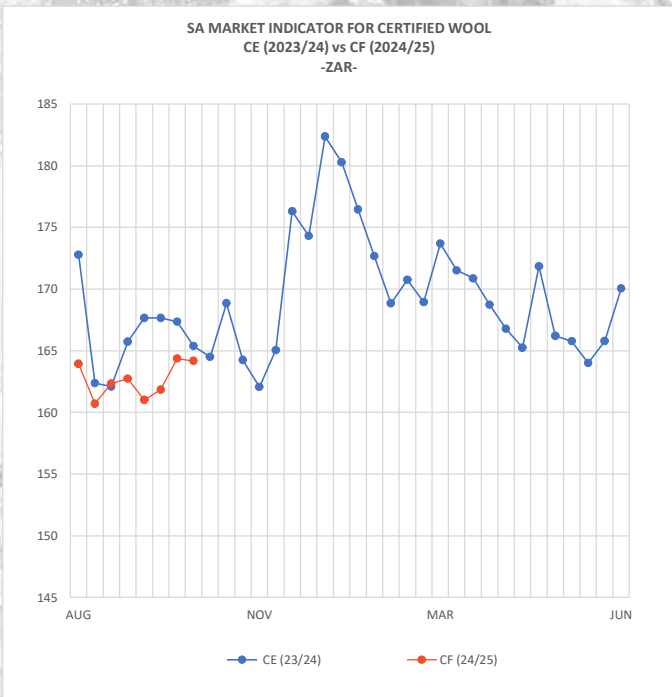

*CERTIFIED INDICATOR
R164.18
0.1%

**ALL-MERINO INDICATOR
R161.97
0.1%

AWEX INDICATOR
USD $11.38
0.1%

USD $ 17.58

AUS $ 11.76

*Certified Sustainable Wool: Includes Responsible Wool Standard & Sustainable Cape Wools Standard
**ALL-MERINO: MF4 & MF5; 50-80mm; 18.5-22.5µ
***Merino Fleece: MF4 & MF5; VM <1.6; NKT >28; >67mm; Minimum 3 Lots Sold

CLEAN WOOL PRICE (Merino Fleece***)

MICRON	17	17.5	18	18.5	19	19.5	20	20.5	21
ALL-MERINO	198.75	189.98	181.18	169.21	166.88	163.63	156.67	152.86	151.5
CERTIFIED	208.49	198.38	186.76	179.49	175.3	168.68	163.05	159.33	156.95

BUYER	% BOUGHT	TOP 10 PRICES (GREASY)			
G. MODIANO SA	22.2%	Diereproduksie Navorsing Trust, Caledon	15.4µ	R225.50	CERTIFIED
PINNACLE FIBRES	21.6%	Diereproduksie Navorsing Trust, Caledon	15.8µ	R190.00	CERTIFIED
TIANYU SA	21.1%	Diereproduksie Navorsing Trust, Caledon	15.5µ	R184.00	CERTIFIED
STANDARD WOOL SA	17.5%	Diereproduksie Navorsing Trust, Caledon	16.3µ	R178.00	CERTIFIED
SEGARD MASUREL	7.3%	Diereproduksie Navorsing Trust, Caledon	15.7µ	R171.00	CERTIFIED
STUCKEN & CO	5.9%	AA Greeff, Stutterheim	16.4µ	R165.00	CERTIFIED
LEMPRIERE SA	3.1%	Diereproduksie Navorsing Trust, Caledon	15.9µ	R164.00	CERTIFIED
VBC WOOL SA	1.3%	Weltevreden (Pty) Ltd, Smithfield	16.5µ	R159.00	-
		Weltevreden (Pty) Ltd, Smithfield	16.4µ	R158.00	-
		Welgesind Farms (Pty) Ltd, Molteno	17.7µ	R151.00	CERTIFIED

OVK offer advances on fibre delivered in PE, as well as production loans. Please contact the OVK Fibre offices in Port Elizabeth or your Technical Field Officer for more information. Producers must also bear in mind that OVK loyalty scheme awards farmers 35 cents per kilogram on fibre marketed by OVK.