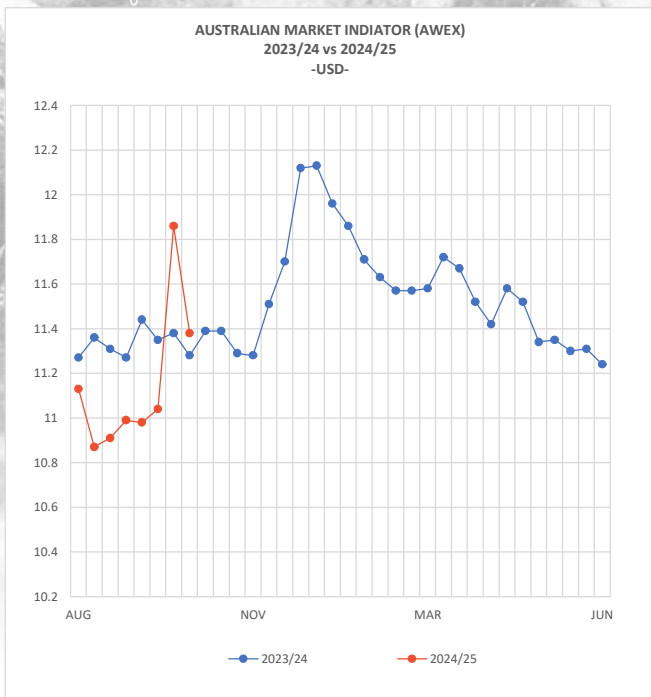

*CERTIFIED INDICATOR
R164.18
0.1%

**ALL-MERINO INDICATOR
R161.97
0.1%

AWEX INDICATOR
USD $11.38
0.1%

USD $ 17.58

AUS $ 11.76

*Certified Sustainable Wool: Includes Responsible Wool Standard & Sustainable Cape Wools Standard
**ALL-MERINO: MF4 & MF5; 50-80mm; 18.5-22.5µ
***Merino Fleece: MF4 & MF5; VM <1.6; NKT >28; >67mm; Minimum 3 Lots Sold

CLEAN WOOL PRICE (Merino Fleece***)

MICRON	17	17.5	18	18.5	19	19.5	20	20.5	21
ALL-MERINO	198.75	189.98	181.18	169.21	166.88	163.63	156.67	152.86	151.5
CERTIFIED	208.49	198.38	186.76	179.49	175.3	168.68	163.05	159.33	156.95

BUYER	% BOUGHT	TOP 10 PRICES (GREASY)			
G. MODIANO SA	22.2%	Diereproduksie Navorsing Trust, Caledon	15.4µ	R225.50	CERTIFIED
PINNACLE FIBRES	21.6%	Diereproduksie Navorsing Trust, Caledon	15.8µ	R190.00	CERTIFIED
TIANYU SA	21.1%	Diereproduksie Navorsing Trust, Caledon	15.5µ	R184.00	CERTIFIED
STANDARD WOOL SA	17.5%	Diereproduksie Navorsing Trust, Caledon	16.3µ	R178.00	CERTIFIED
SEGARD MASUREL	7.3%	Diereproduksie Navorsing Trust, Caledon	15.7µ	R171.00	CERTIFIED
STUCKEN & CO	5.9%	AA Greeff, Stutterheim	16.4µ	R165.00	CERTIFIED
LEMPRIERE SA	3.1%	Diereproduksie Navorsing Trust, Caledon	15.9µ	R164.00	CERTIFIED
VBC WOOL SA	1.3%	Weltevreden (Pty) Ltd, Smithfield	16.5µ	R159.00	-
		Weltevreden (Pty) Ltd, Smithfield	16.4µ	R158.00	-
		Welgesind Farms (Pty) Ltd, Molteno	17.7µ	R151.00	CERTIFIED

OVK offer advances on fibre delivered in PE, as well as production loans. Please contact the OVK Fibre offices in Port Elizabeth or your Technical Field Officer for more information. Producers must also bear in mind that OVK loyalty scheme awards farmers 35 cents per kilogram on fibre marketed by OVK.