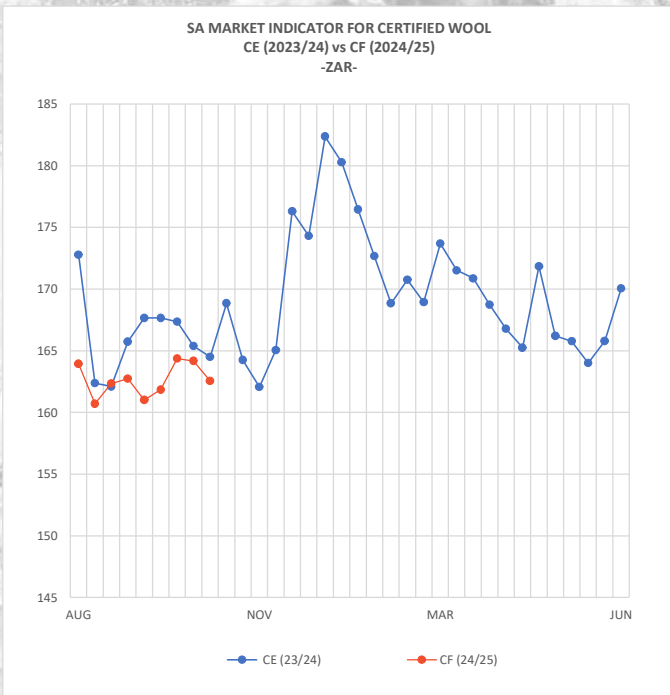

On the OVK auction, 2775 bales were offered, of which 98.20% were sold. The highest price on the OVK auction of R168.00 /kg (clean price: R220.65), was achieved for a 1 bale lot BFH of 16.4µ from the clip of Omega Farming (Pty) Ltd from the Burgersdorp district. The buyer was Standard Wool SA. Congratulations on the achievement. Movement on both the South African, as well as the Australian market remain limited, mostly influenced by currency.

***CERTIFIED INDICATOR**
R162.56
1.0%

****ALL-MERINO INDICATOR**
R160.66
0.8%

AWEX INDICATOR
USD \$11.31
0.6%

USD \$ 17.61

AUS \$ 11.83

*Certified Sustainable Wool: Includes Responsible Wool Standard & Sustainable Cape Wools Standard

**ALL-MERINO: MF4 & MF5; 50-80mm; 18.5-22.5µ

***Merino Fleece: MF4 & MF5; VM <1.6; NKT >28; >67mm; Minimum 3 Lots Sold

CLEAN WOOL PRICE (Merino Fleece*)**

MICRON	17	17.5	18	18.5	19	19.5	20	20.5	21
ALL-MERINO	191.86	181.47	175.5	169.41	165.09	161.03	156.93	154.35	152.75
CERTIFIED	197.99	190.97	183.78	177.87	173.01	165.84	161.48	158.61	156.39

BUYER	% BOUGHT	TOP 10 PRICES (GREASY)			
G. MODIANO SA	26.6%	Omega Farming (Pty) Ltd, Burgersdorp	16.4µ	R168.00	CERTIFIED
PINNACLE FIBRES	20.7%	SG Lombaard, Rouxville	15.7µ	R166.00	CERTIFIED
TIANYU SA	14.6%	Omega Farming (Pty) Ltd, Burgersdorp	17.1µ	R163.00	CERTIFIED
STANDARD WOOL SA	14.0%	GFJ Viljoen Familie Trust, Richmond	17.9µ	R160.00	CERTIFIED
STUCKEN & CO	11.3%	GFJ Viljoen Familie Trust, Richmond	16.3µ	R160.00	CERTIFIED
SEGARD MASUREL	7.1%	Omega Farming (Pty) Ltd, Burgersdorp	17.0µ	R157.20	CERTIFIED
LEMPRIERE SA	4.9%	SG Lombaard, Rouxville	16.7µ	R156.70	CERTIFIED
VBC WOOL SA	1.0%	Omega Farming (Pty) Ltd, Burgersdorp	17.2µ	R153.00	CERTIFIED
		GFJ Viljoen Familie Trust, Richmond	17.8µ	R153.00	CERTIFIED
		Omega Farming (Pty) Ltd, Burgersdorp	17.7µ	R149.50	CERTIFIED