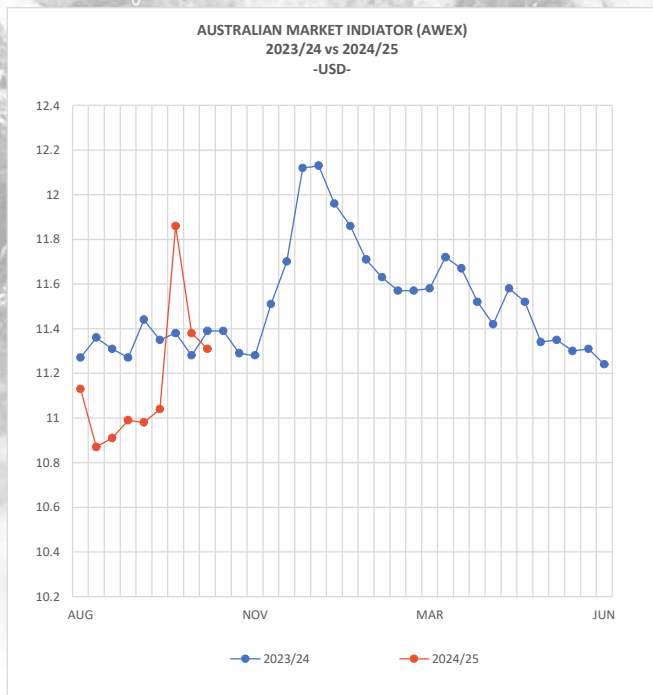

*CERTIFIED INDICATOR
R162.56
1.0%

**ALL-MERINO INDICATOR
R160.66
0.8%

AWEX INDICATOR
USD $11.31
0.6%

USD $ 17.61

AUS $ 11.83

*Certified Sustainable Wool: Includes Responsible Wool Standard & Sustainable Cape Wools Standard

**ALL-MERINO: MF4 & MF5; 50-80mm; 18.5-22.5µ

***Merino Fleece: MF4 & MF5; VM <1.6; NKT >28; >67mm; Minimum 3 Lots Sold

CLEAN WOOL PRICE (Merino Fleece***)

MICRON	17	17.5	18	18.5	19	19.5	20	20.5	21
ALL-MERINO	191.86	181.47	175.5	169.41	165.09	161.03	156.93	154.35	152.75
CERTIFIED	197.99	190.97	183.78	177.87	173.01	165.84	161.48	158.61	156.39

BUYER	% BOUGHT	TOP 10 PRICES (GREASY)			
G. MODIANO SA	26.6%	Omega Farming (Pty) Ltd, Burgersdorp	16.4µ	R168.00	CERTIFIED
PINNACLE FIBRES	20.7%	SG Lombaard, Rouxville	15.7µ	R166.00	CERTIFIED
TIANYU SA	14.6%	Omega Farming (Pty) Ltd, Burgersdorp	17.1µ	R163.00	CERTIFIED
STANDARD WOOL SA	14.0%	GFJ Viljoen Familie Trust, Richmond	17.9µ	R160.00	CERTIFIED
STUCKEN & CO	11.3%	GFJ Viljoen Familie Trust, Richmond	16.3µ	R160.00	CERTIFIED
SEGARD MASUREL	7.1%	Omega Farming (Pty) Ltd, Burgersdorp	17.0µ	R157.20	CERTIFIED
LEMPRIERE SA	4.9%	SG Lombaard, Rouxville	16.7µ	R156.70	CERTIFIED
VBC WOOL SA	1.0%	Omega Farming (Pty) Ltd, Burgersdorp	17.2µ	R153.00	CERTIFIED
		GFJ Viljoen Familie Trust, Richmond	17.8µ	R153.00	CERTIFIED
		Omega Farming (Pty) Ltd, Burgersdorp	17.7µ	R149.50	CERTIFIED

OVK offer advances on fibre delivered in PE, as well as production loans. Please contact the OVK Fibre offices in Port Elizabeth or your Technical Field Officer for more information. Producers must also bear in mind that OVK loyalty scheme awards farmers 35 cents per kilogram on fibre marketed by OVK.