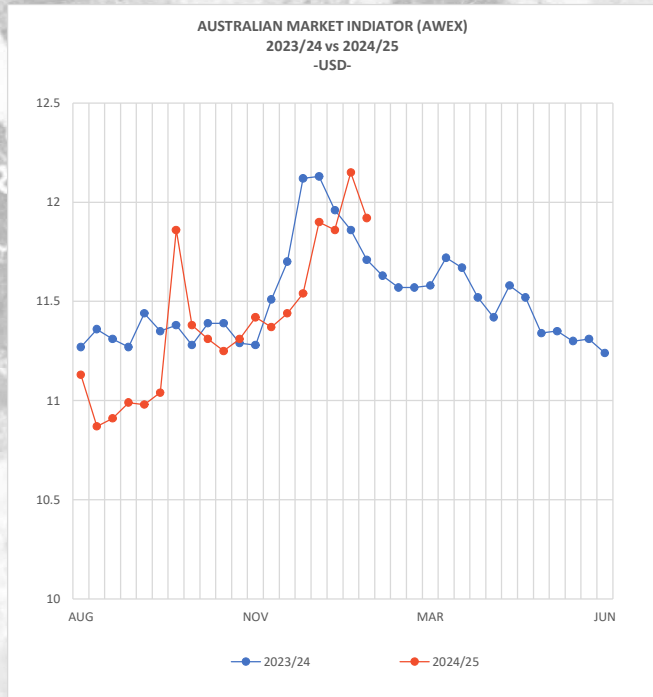

The market shed some of its gains from last week, following the downturn in the Australian Market, with further pressure from a stronger Rand against the US Dollar.

*CERTIFIED INDICATOR R174.33 1.9%	**ALL-MERINO INDICATOR R171.54 1.9%	AWEX INDICATOR USD $11.92 1.9%
USD $ 18.45		AUS $ 11.61

*Certified Sustainable Wool. Includes Responsible Wool Standard & Sustainable Cape Wools Standard
**ALL-MERINO: MF4 & MF5; 50-80mm ; 18.5-22.5µ
***Merino Fleeces: MF4 & MF5 ; VM <1.6 ; NKT >28 ; >67mm ; Minimum 3 Lots Sold

CLEAN WOOL PRICE (Merino Fleeces***)									
MICRON	17	17.5	18	18.5	19	19.5	20	20.5	21
ALL-MERINO	192.29	182.69	175.34	172.32	172.30	171.19	169.62	168.59	167.13
CERTIFIED	203.47	200.33	194.22	184.98	180.86	177.96	176.08	175.17	174.49

BUYER	% BOUGHT	TOP 10 PRICES (GREASY)			
Standard Wool SA	23.3%	IA Isted, Barkly East	15.6µ	200	CERTIFIED
G. Modiano SA	21.2%	IA Isted, Barkly East	15.5µ	178	CERTIFIED
Tianyu SA	17.8%	IA Isted, Barkly East	16.2µ	168	CERTIFIED
Pinnacle Fibres	15.3%	IA Isted, Barkly East	16.4µ	159.1	CERTIFIED
Stucken & Co	12.0%	IA Isted, Barkly East	16.4µ	155.1	CERTIFIED
Lempriere Wool	5.3%	Verfheuwel Boerdery, Bredasdorp	17.3µ	150	CERTIFIED
Segard Masurel	4.2%	R Bolwes Dairies CC, Komga	18.5µ	147.1	CERTIFIED
VBC Wools SA	0.8%	Rockliff Shearing Shed, Herchel	16.1µ	146	-
		GJ Oosthuizen, Colesberg	18.9µ	145.1	CERTIFIED
		IA Isted, Barkly East	17.6µ	145	CERTIFIED

OVK offer advances on fibre delivered in PE, as well as production loans. Please contact the OVK Fibre offices in Port Elizabeth or your Technical Field Officer for more information. Producers must also bear in mind that OVK loyalty scheme awards farmers 35 cents per kilogram on fibre marketed by OVK.

Tel: +27 (0) 41 406 7587

Email: woolmarketing@ovk.co.za

<https://www.ovk.co.za/>
<https://www.ovk.co.za/Auction/>