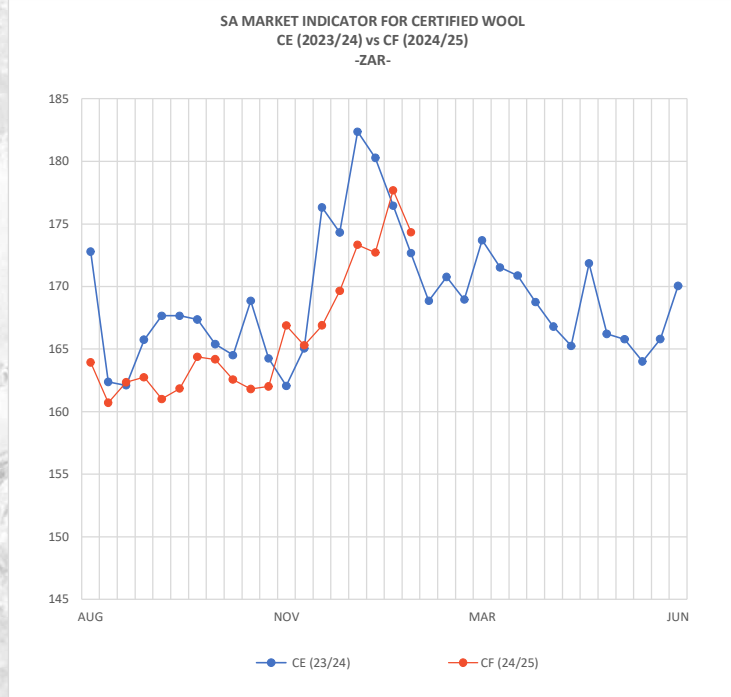

The market shed some of its gains from last week, following the downturn in the Australian Market, with further pressure from a stronger Rand against the US Dollar.

*CERTIFIED INDICATOR R174.33 1.9%	**ALL-MERINO INDICATOR R171.54 1.9%	AWEX INDICATOR USD $11.92 1.9%
USD $ 18.45		AUS $ 11.61

*Certified Sustainable Wool. Includes Responsible Wool Standard & Sustainable Cape Wools Standard
**ALL-MERINO: MF4 & MF5; 50-80mm ; 18.5-22.5µ
***Merino Fleeces: MF4 & MF5 ; VM <1.6 ; NKT >28 ; >67mm ; Minimum 3 Lots Sold

CLEAN WOOL PRICE (Merino Fleeces***)									
MICRON	17	17.5	18	18.5	19	19.5	20	20.5	21
ALL-MERINO	192.29	182.69	175.34	172.32	172.30	171.19	169.62	168.59	167.13
CERTIFIED	203.47	200.33	194.22	184.98	180.86	177.96	176.08	175.17	174.49

BUYER	% BOUGHT	TOP 10 PRICES (GREASY)			
Standard Wool SA	23.3%	IA Isted, Barkly East	15.6µ	200	CERTIFIED
G. Modiano SA	21.2%	IA Isted, Barkly East	15.5µ	178	CERTIFIED
Tianyu SA	17.8%	IA Isted, Barkly East	16.2µ	168	CERTIFIED
Pinnacle Fibres	15.3%	IA Isted, Barkly East	16.4µ	159.1	CERTIFIED
Stucken & Co	12.0%	IA Isted, Barkly East	16.4µ	155.1	CERTIFIED
Lempriere Wool	5.3%	Verfheuwel Boerdery, Bredasdorp	17.3µ	150	CERTIFIED
Segard Masurel	4.2%	R Bolwes Dairies CC, Komga	18.5µ	147.1	CERTIFIED
VBC Wools SA	0.8%	Rockliff Shearing Shed, Herchel	16.1µ	146	-
		GJ Oosthuizen, Colesberg	18.9µ	145.1	CERTIFIED
		IA Isted, Barkly East	17.6µ	145	CERTIFIED

OVK offer advances on fibre delivered in PE, as well as production loans. Please contact the OVK Fibre offices in Port Elizabeth or your Technical Field Officer for more information. Producers must also bear in mind that OVK loyalty scheme awards farmers 35 cents per kilogram on fibre marketed by OVK.

Tel: +27 (0) 41 406 7587

Email: woolmarketing@ovk.co.za

<https://www.ovk.co.za/>
<https://www.ovk.co.za/Auction/>